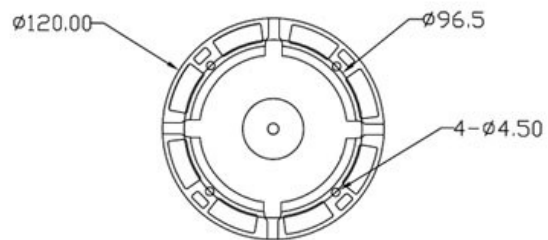

CP- VCG-SD10L3

1 MP HD Cosmic IR Dome Camera - 30 Mtr.

COSMIC
HD CAMERA

Main Features

- 1 MP HQIS Pro Image Sensor
- 25/30fps@720P
- Day/Night(ICR), AWB, AGC, BLC
- Plug-n-Play HD/SD Camera
- 6 mm Lens
- Equipped with fine IR LEDs for clearer night vision
- IR Range of 30 Mtr.
- Compatible with HDx, AHD, HDCVI, CVBS and HDTVI DVRs

CP- VCG-SD10L3

1 MP HD Cosmic IR Dome Camera - 30 Mtr.

COSMIC
HD CAMERA

Feature

Image Sensor
Minimum Illumination
Shutter Speed
White Balance
Lens
Gain Control(AGC)
S/N Ratio
Back Light Compensation
Video Output
Resolution
ICR
IR
No. of IR LEDs
Operating Temperature
Humidity
Power Source
Power Consumption
Dimension
Weight

Specification

1 MP HQIS Pro Image Sensor
Color(0.1Lux),White and Black(0.01Lux IR LED On)
1/50s(1/60s)-1/100,000s (Auto/Fixed)
Auto
6mm
Auto
≥52dB
Auto
1.0Vp-p Composite Output (75Ω / BNC), HD-AHD(720P)\ HD-TVI(720P)\ HD-CVI(720P)\ CVBS, CVI Default setting
720P
Support
IR Range of 30 Mtr.
30pcsφ5mm
-10°C~+50°C
10% ~ 90%
DC12V(+/-10%)
0.4W(2.5W after IR LED Powered on)
120mm x 120mm x 86mm
0.3Kg.