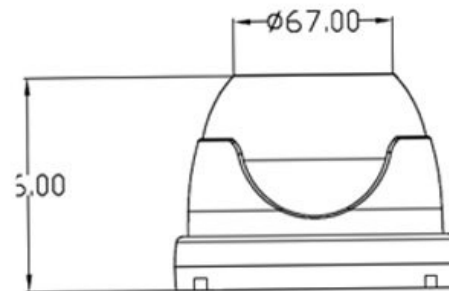

CP- VCG-SD10L3

1 MP HD Cosmic IR Dome Camera - 30 Mtr.

COSMIC
HD CAMERA

Main Features

- 1 MP HQIS Pro Image Sensor
- 25/30fps@720P
- Day/Night(ICR), AWB, AGC, BLC
- Plug-n-Play HD/SD Camera
- 6 mm Lens
- Equipped with fine IR LEDs for clearer night vision
- IR Range of 30 Mtr.
- Compatible with HDx, AHD, HDCVI, CVBS and HDTVI DVRs

CP- VCG-SD10L3

1 MP HD Cosmic IR Dome Camera - 30 Mtr.

COSMIC
HD CAMERA

Feature

Image Sensor
Minimum Illumination
Shutter Speed
White Balance
Lens
Gain Control(AGC)
S/N Ratio
Back Light Compensation
Video Output
Resolution
ICR
IR
No. of IR LEDs
Operating Temperature
Humidity
Power Source
Power Consumption
Dimension
Weight

Specification

1 MP HQIS Pro Image Sensor
Color(0.1Lux),White and Black(0.01Lux IR LED On)
1/50s(1/60s)-1/100,000s (Auto/Fixed)
Auto
6mm
Auto
≥52dB
Auto
1.0Vp-p Composite Output (75Ω / BNC), HD-AHD(720P)\ HD-TVI(720P)\ HD-CVI(720P)\ CVBS, CVI Default setting
720P
Support
IR Range of 30 Mtr.
30pcsφ5mm
-10°C~+50°C
10% ~ 90%
DC12V(+/-10%)
0.4W(2.5W after IR LED Powered on)
120mm x 120mm x 86mm
0.3Kg.